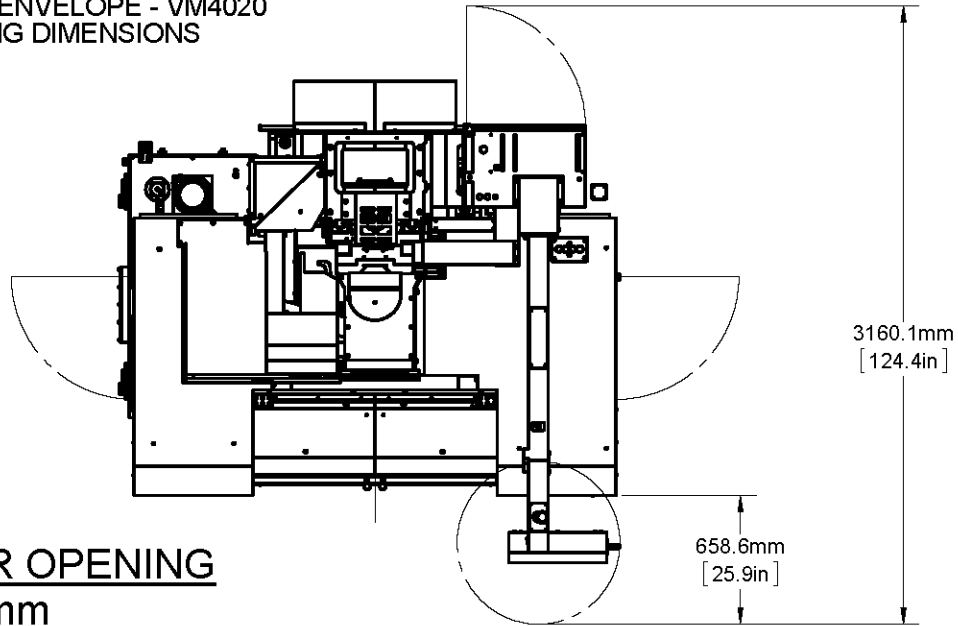

MACHINE ENVELOPE - VM4020
OPERATING DIMENSIONS

DOOR OPENING
1058mm
41.7in