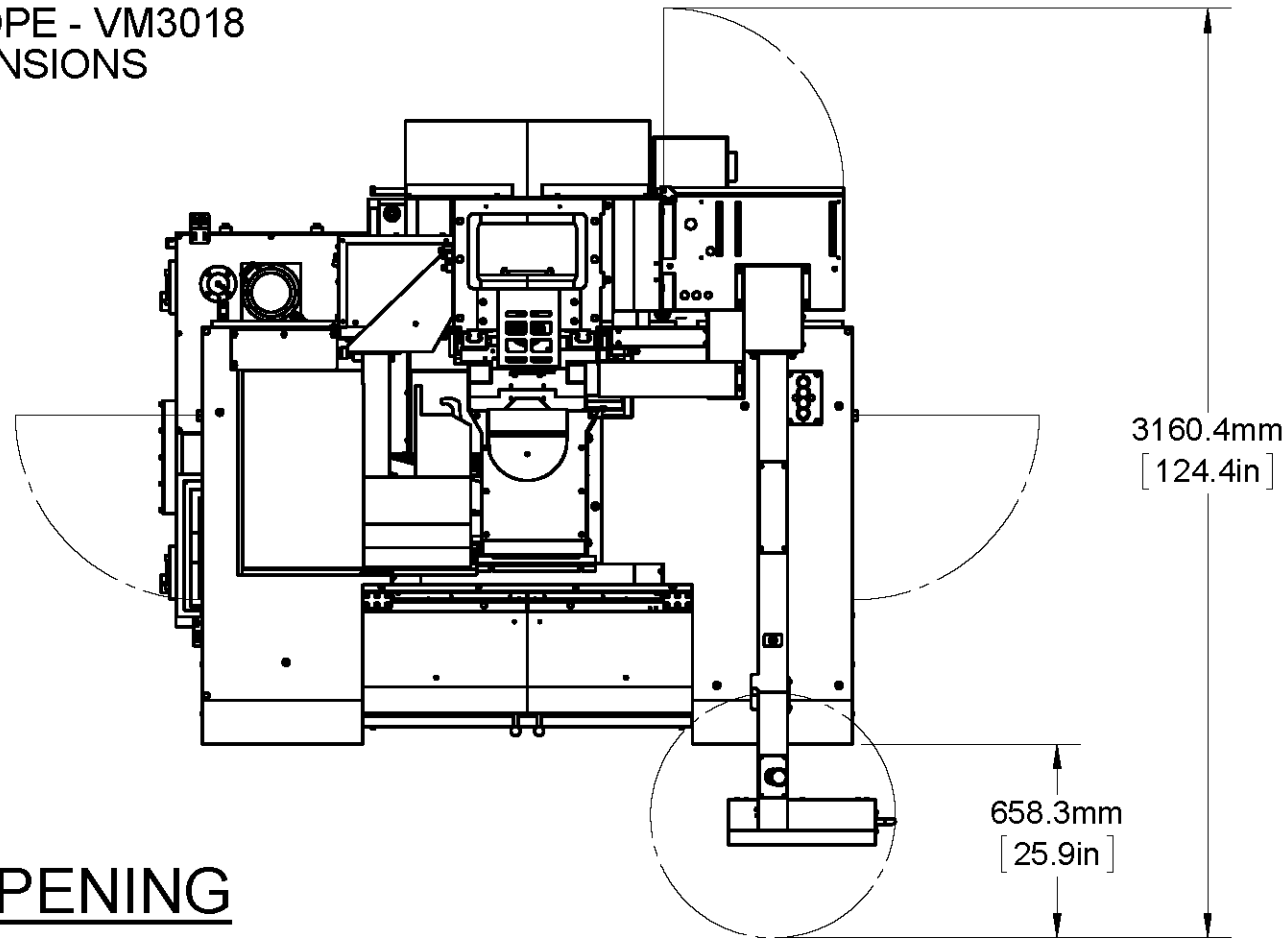

MACHINE ENVELOPE - VM3018
OPERATING DIMENSIONS

DOOR OPENING

931mm
36.7in