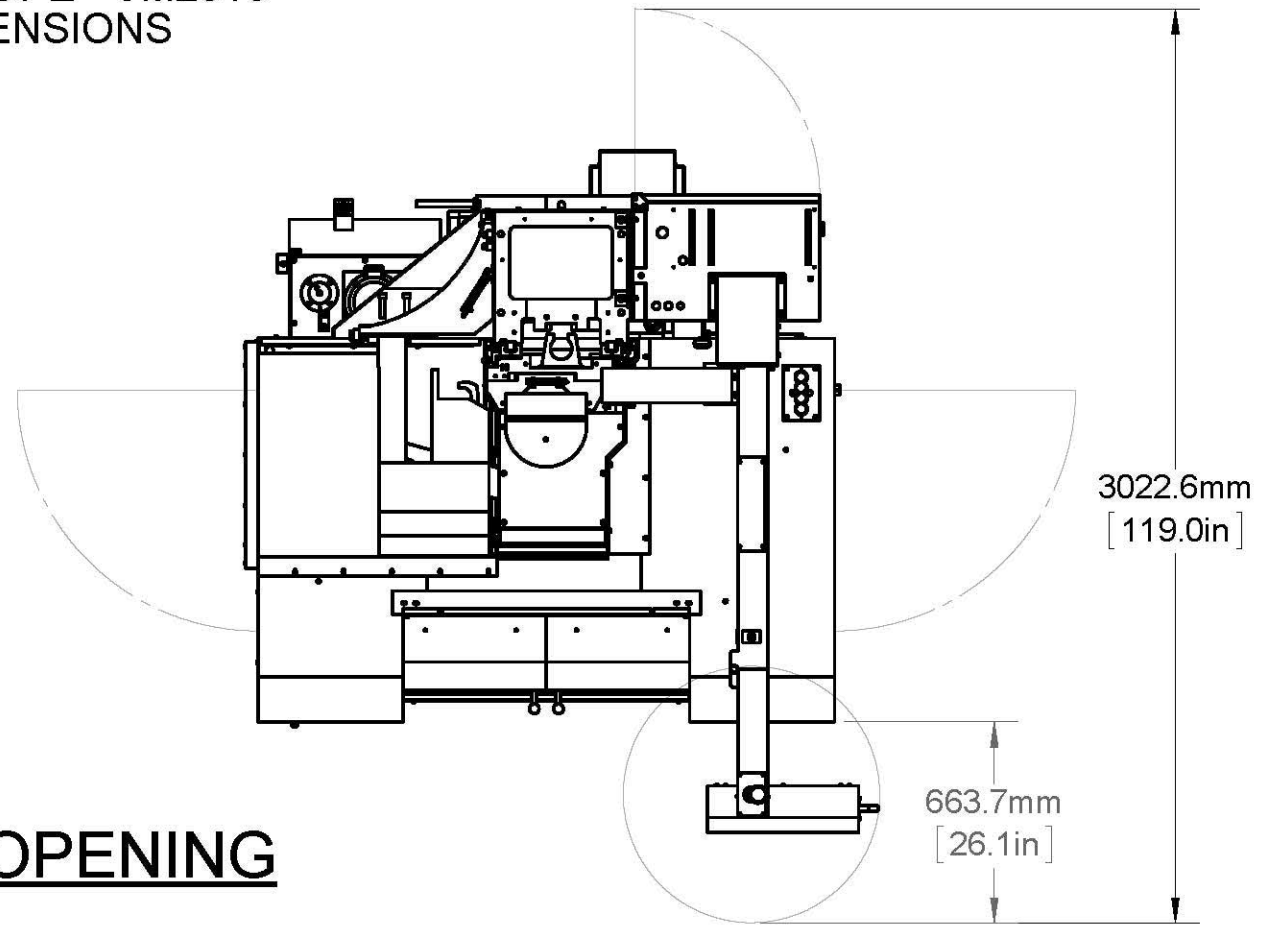

MACHINE ENVELOPE - VM2515
OPERATING DIMENSIONS

DOOR OPENING
766mm
30.1in